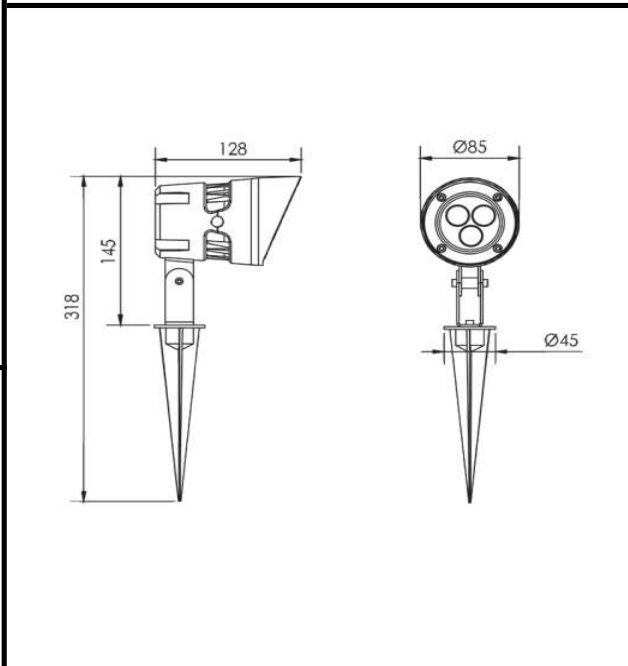

Sovitron Interior Pvt.Ltd.

<b>Model Name</b>	GOTHIC-1105S/DL-OSL-1105S-C10
<b>Description</b>	Flood light

Technical description	Image
-----------------------	-------

<b>Dimension</b>	Dia=85mm L=128mm H=145mm
<b>Frame</b>	Aluminium Die-cast
<b>Color Tempertaure</b>	5700K
<b>Power</b>	10 W
<b>Total Luminous Flux</b>	650 lm
<b>Efficacy</b>	65 lm/W
<b>IP rating</b>	66
<b>Beam angle</b>	25°
<b>Color Rendering</b>	≥80
<b>Mounting</b>	Spike Mounted
<b>Optics</b>	Lens & Clear Glass
<b>Dimming</b>	NON-Dimmable
<b>Operating Voltage</b>	220-240 VAC
<b>Standard Lifetime</b>	L70 minimum at 50,000 burning hours

**Dimension diagram**

**Remarks:-**